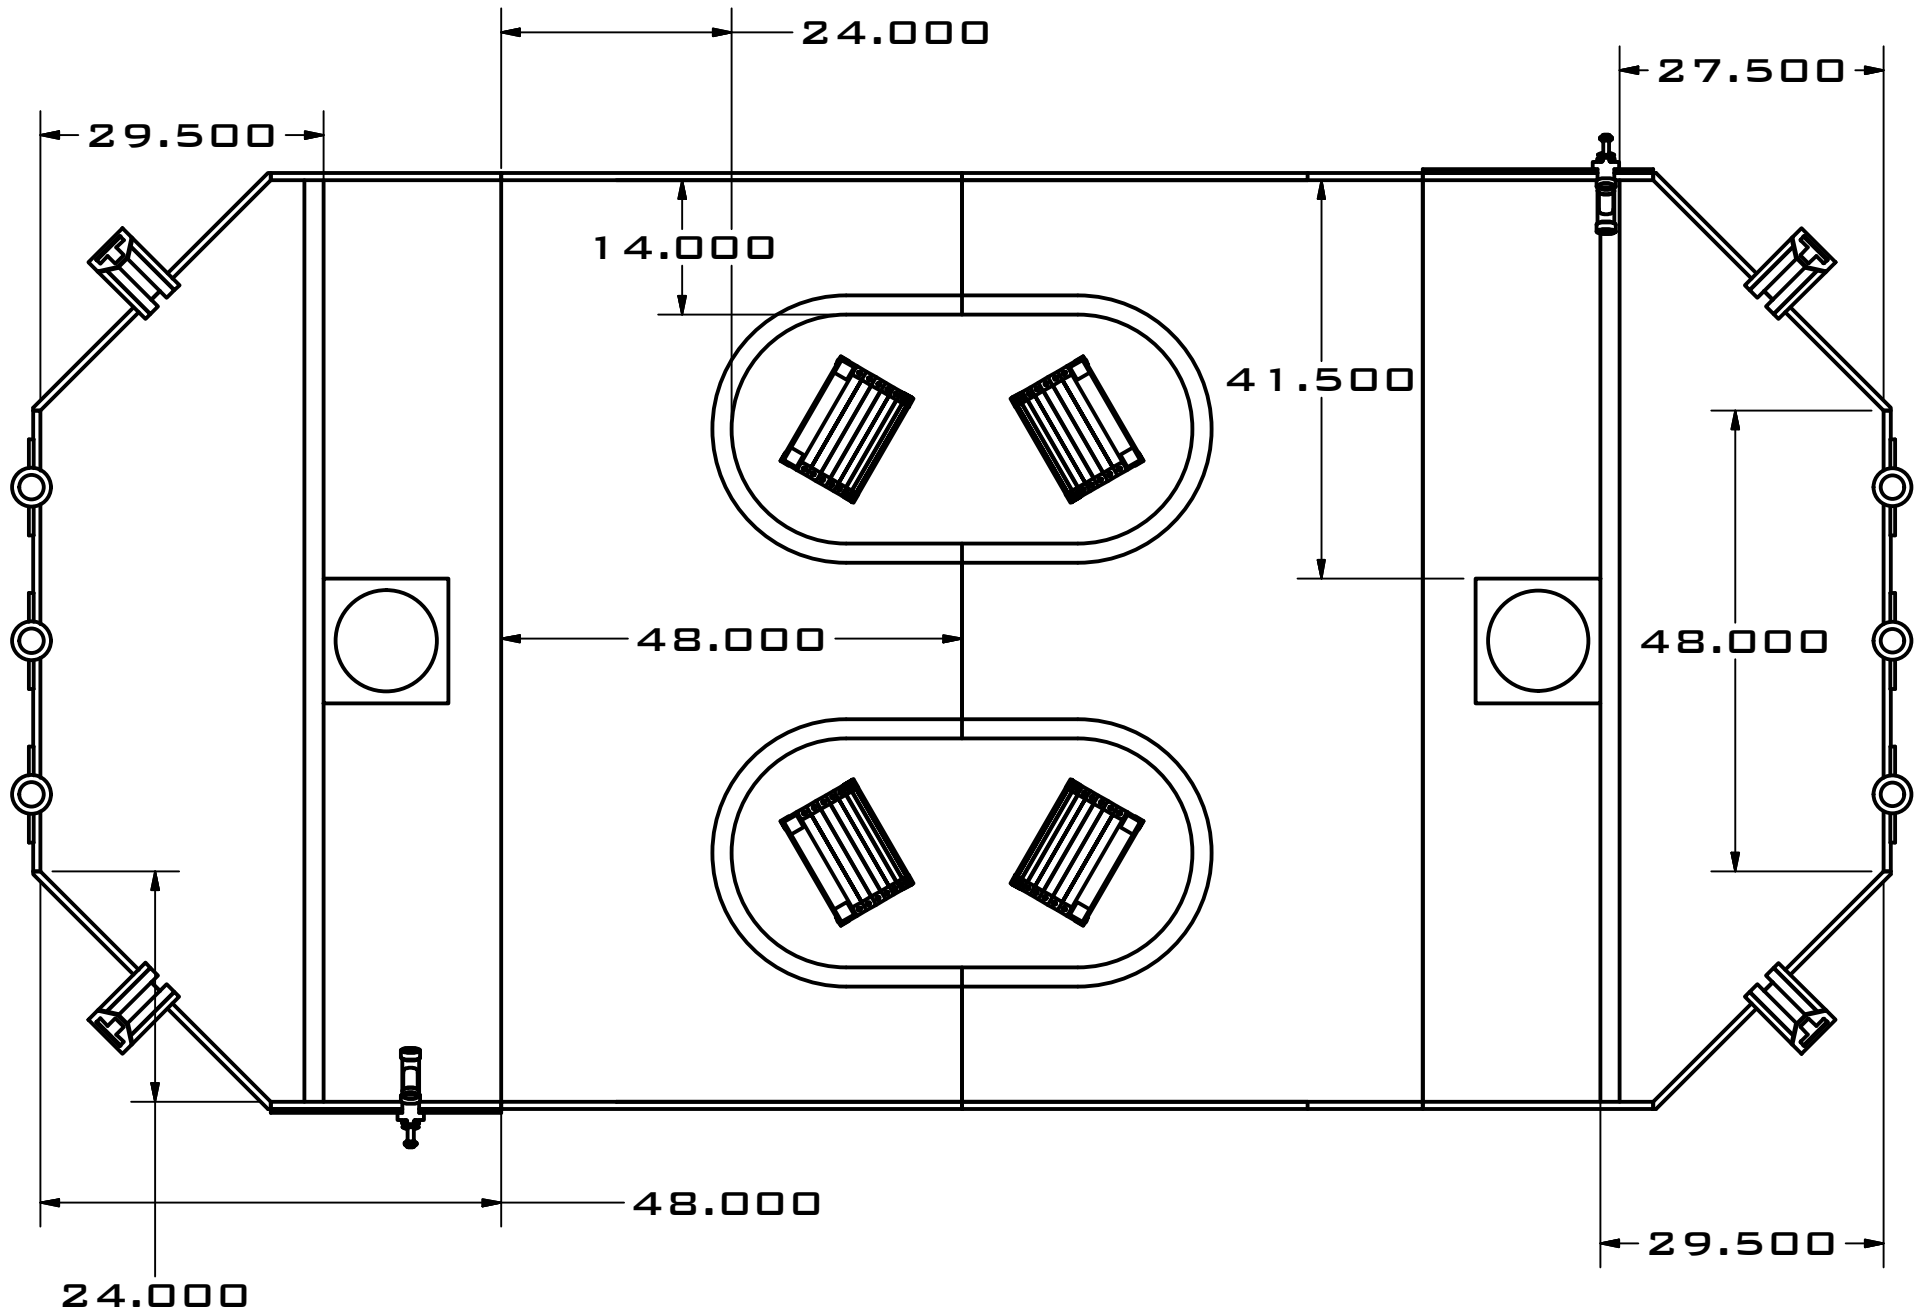

JUNIOR ROBOTICS LEAGUE  
2018 HIGH TIDE  
FIELD LAYOUT

JUNIOR ROBOTICS LEAGUE  
2018 HIGH TIDE  
MASTS

JUNIOR ROBOTICS LEAGUE  
 2018 HIGH TIDE  
 TREASURE CHEST AND ISLANDS

PLEASE NOTE:

CHESTS WILL BE  
 CENTERED ON THE  
 SEMICIRCLE OF  
 THE ISLAND

THERE IS A 2"  
 BORDER OF PAINT  
 AROUND THE ISLAND  
 TO DENOTE  
 PROTECTED SCORING  
 ZONES

JUNIOR ROBOTICS LEAGUE  
2018 HIGH TIDE  
SCUTTLE

JUNIOR ROBOTICS LEAGUE  
2018 HIGH TIDE  
HUMAN PLAYER WALL LAYOUT