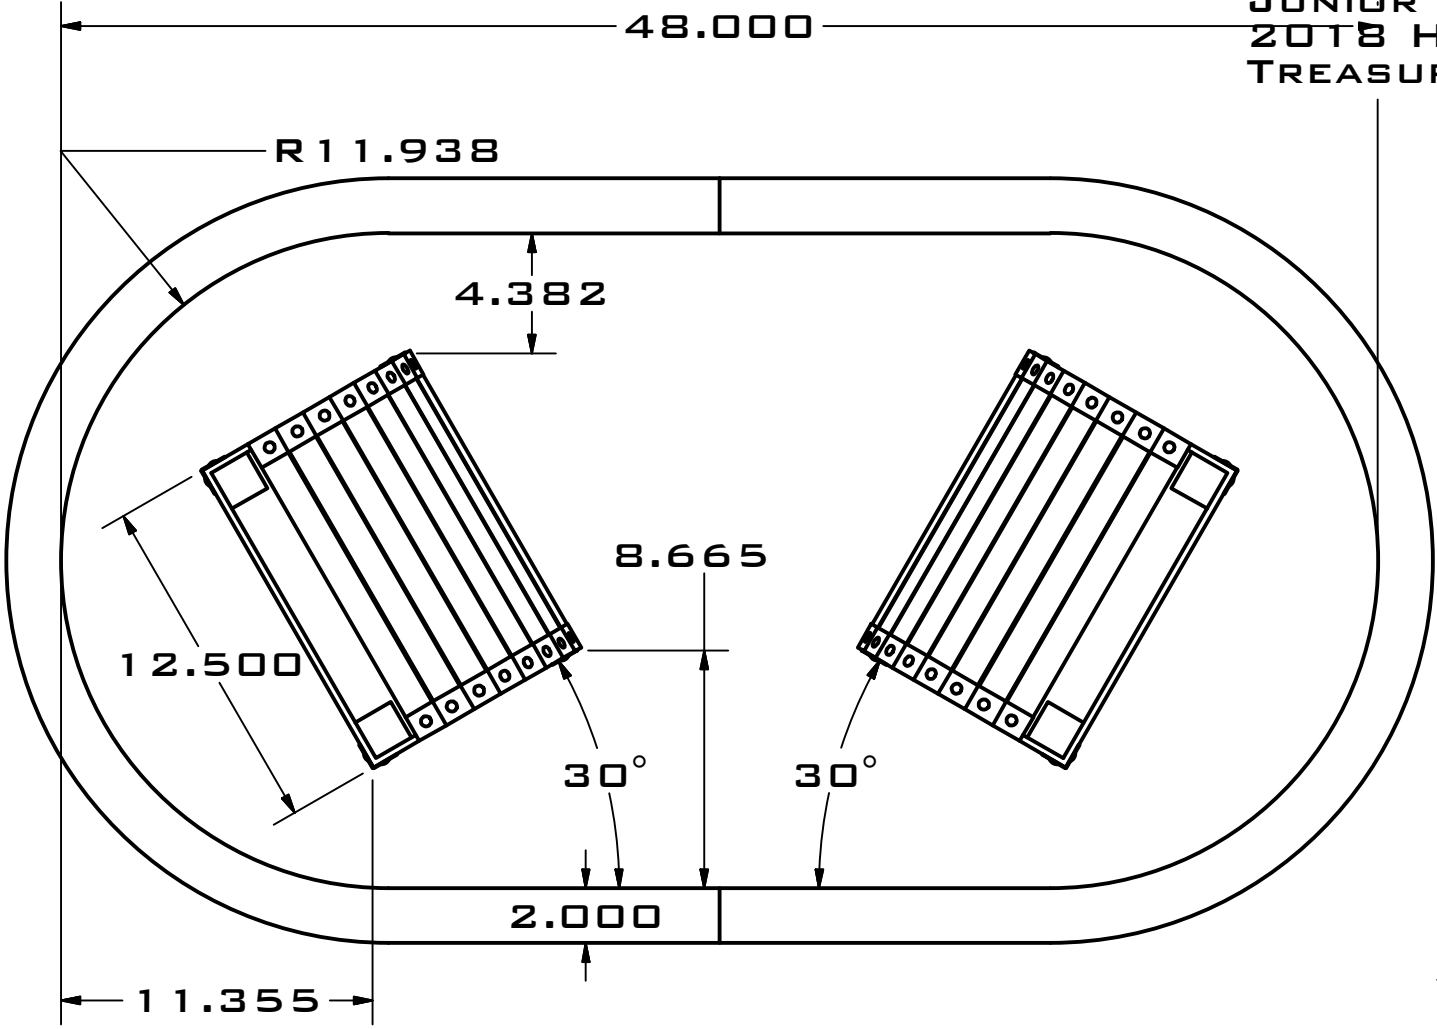

JUNIOR ROBOTICS LEAGUE  
2018 HIGH TIDE  
FIELD LAYOUT

JUNIOR ROBOTICS LEAGUE  
2018 HIGH TIDE  
MASTS

JUNIOR ROBOTICS LEAGUE  
 2018 HIGH TIDE  
 TREASURE CHEST AND ISLANDS

PLEASE NOTE:

CHESTS WILL BE  
 CENTERED ON THE  
 SEMICIRCLE OF  
 THE ISLAND

THERE IS A 2"  
 BORDER OF PAINT  
 AROUND THE ISLAND  
 TO DENOTE  
 PROTECTED SCORING  
 ZONES

JUNIOR ROBOTICS LEAGUE  
2018 HIGH TIDE  
SCUTTLE

JUNIOR ROBOTICS LEAGUE  
2018 HIGH TIDE  
HUMAN PLAYER WALL LAYOUT