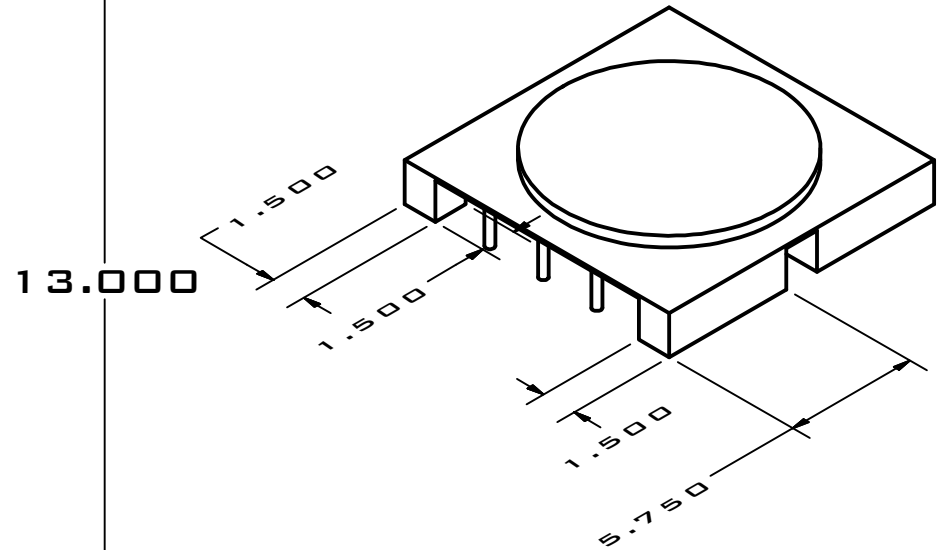

THERE IS A 2"  
 BORDER OF PAINT  
 AROUND THE ISLAND  
 TO DENOTE  
 PROTECTED SCORING  
 ZONES

JUNIOR ROBOTICS LEAGUE  
2018 HIGH TIDE  
SCUTTLE

JUNIOR ROBOTICS LEAGUE  
2018 HIGH TIDE  
HUMAN PLAYER WALL LAYOUT