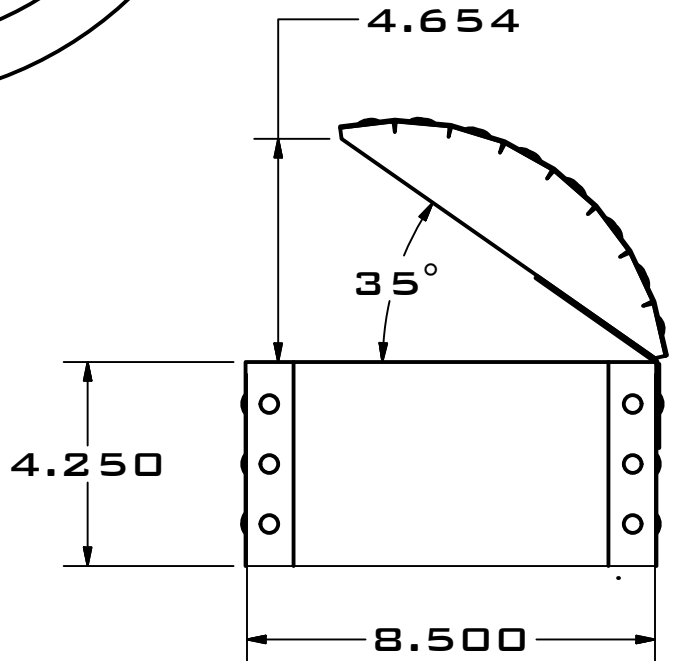

THERE IS A 2"  
 BORDER OF PAINT  
 AROUND THE ISLAND  
 TO DENOTE  
 PROTECTED SCORING  
 ZONES

JUNIOR ROBOTICS LEAGUE  
2018 HIGH TIDE  
SCUTTLE

JUNIOR ROBOTICS LEAGUE  
2018 HIGH TIDE  
HUMAN PLAYER WALL LAYOUT