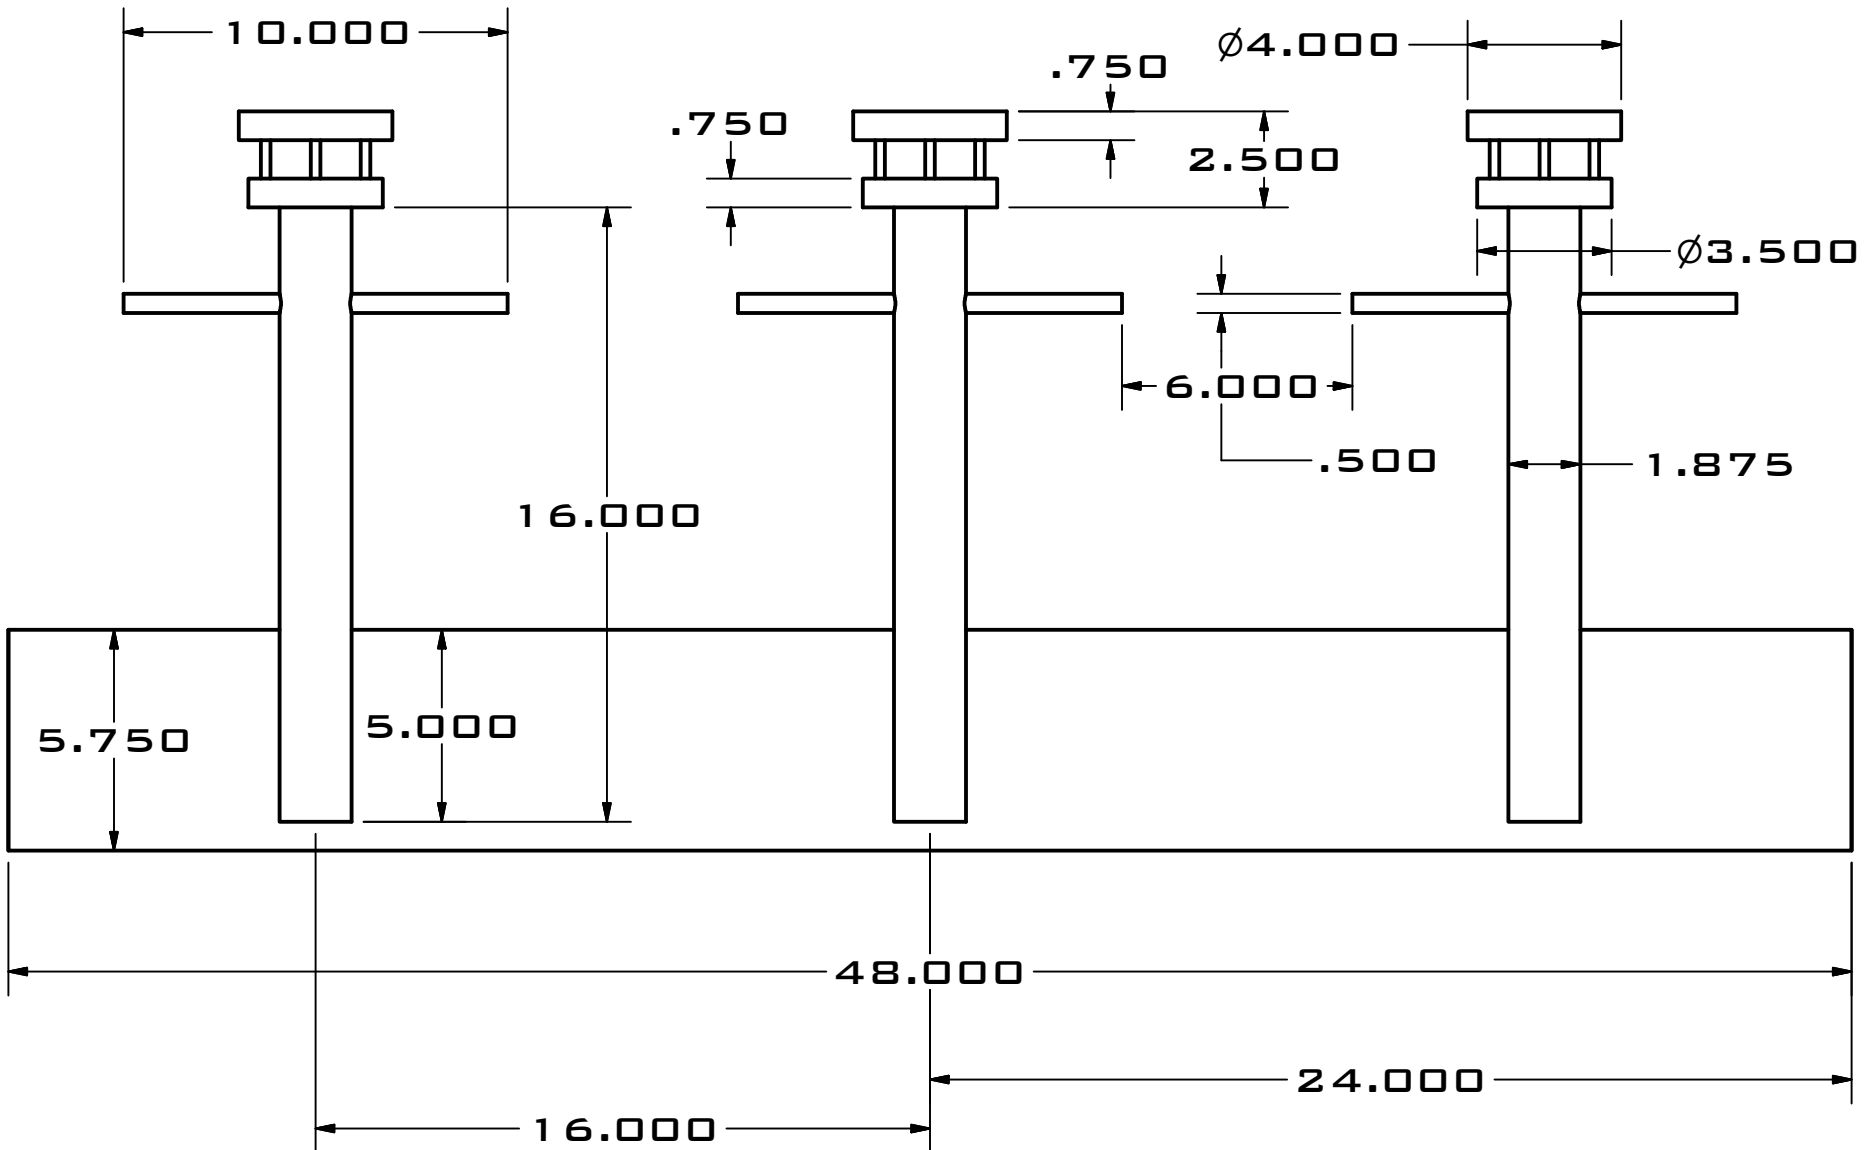

JUNIOR ROBOTICS LEAGUE  
2018 HIGH TIDE  
FIELD LAYOUT

JUNIOR ROBOTICS LEAGUE  
2018 HIGH TIDE  
MASTS

JUNIOR ROBOTICS LEAGUE  
 2018 HIGH TIDE  
 TREASURE CHEST AND ISLANDS

PLEASE NOTE:

CHESTS WILL BE  
 CENTERED ON THE  
 SEMICIRCLE OF  
 THE ISLAND

THERE IS A 2"  
 BORDER OF PAINT  
 AROUND THE ISLAND  
 TO DENOTE  
 PROTECTED SCORING  
 ZONES

JUNIOR ROBOTICS LEAGUE  
2018 HIGH TIDE  
SCUTTLE

JUNIOR ROBOTICS LEAGUE  
2018 HIGH TIDE  
HUMAN PLAYER WALL LAYOUT