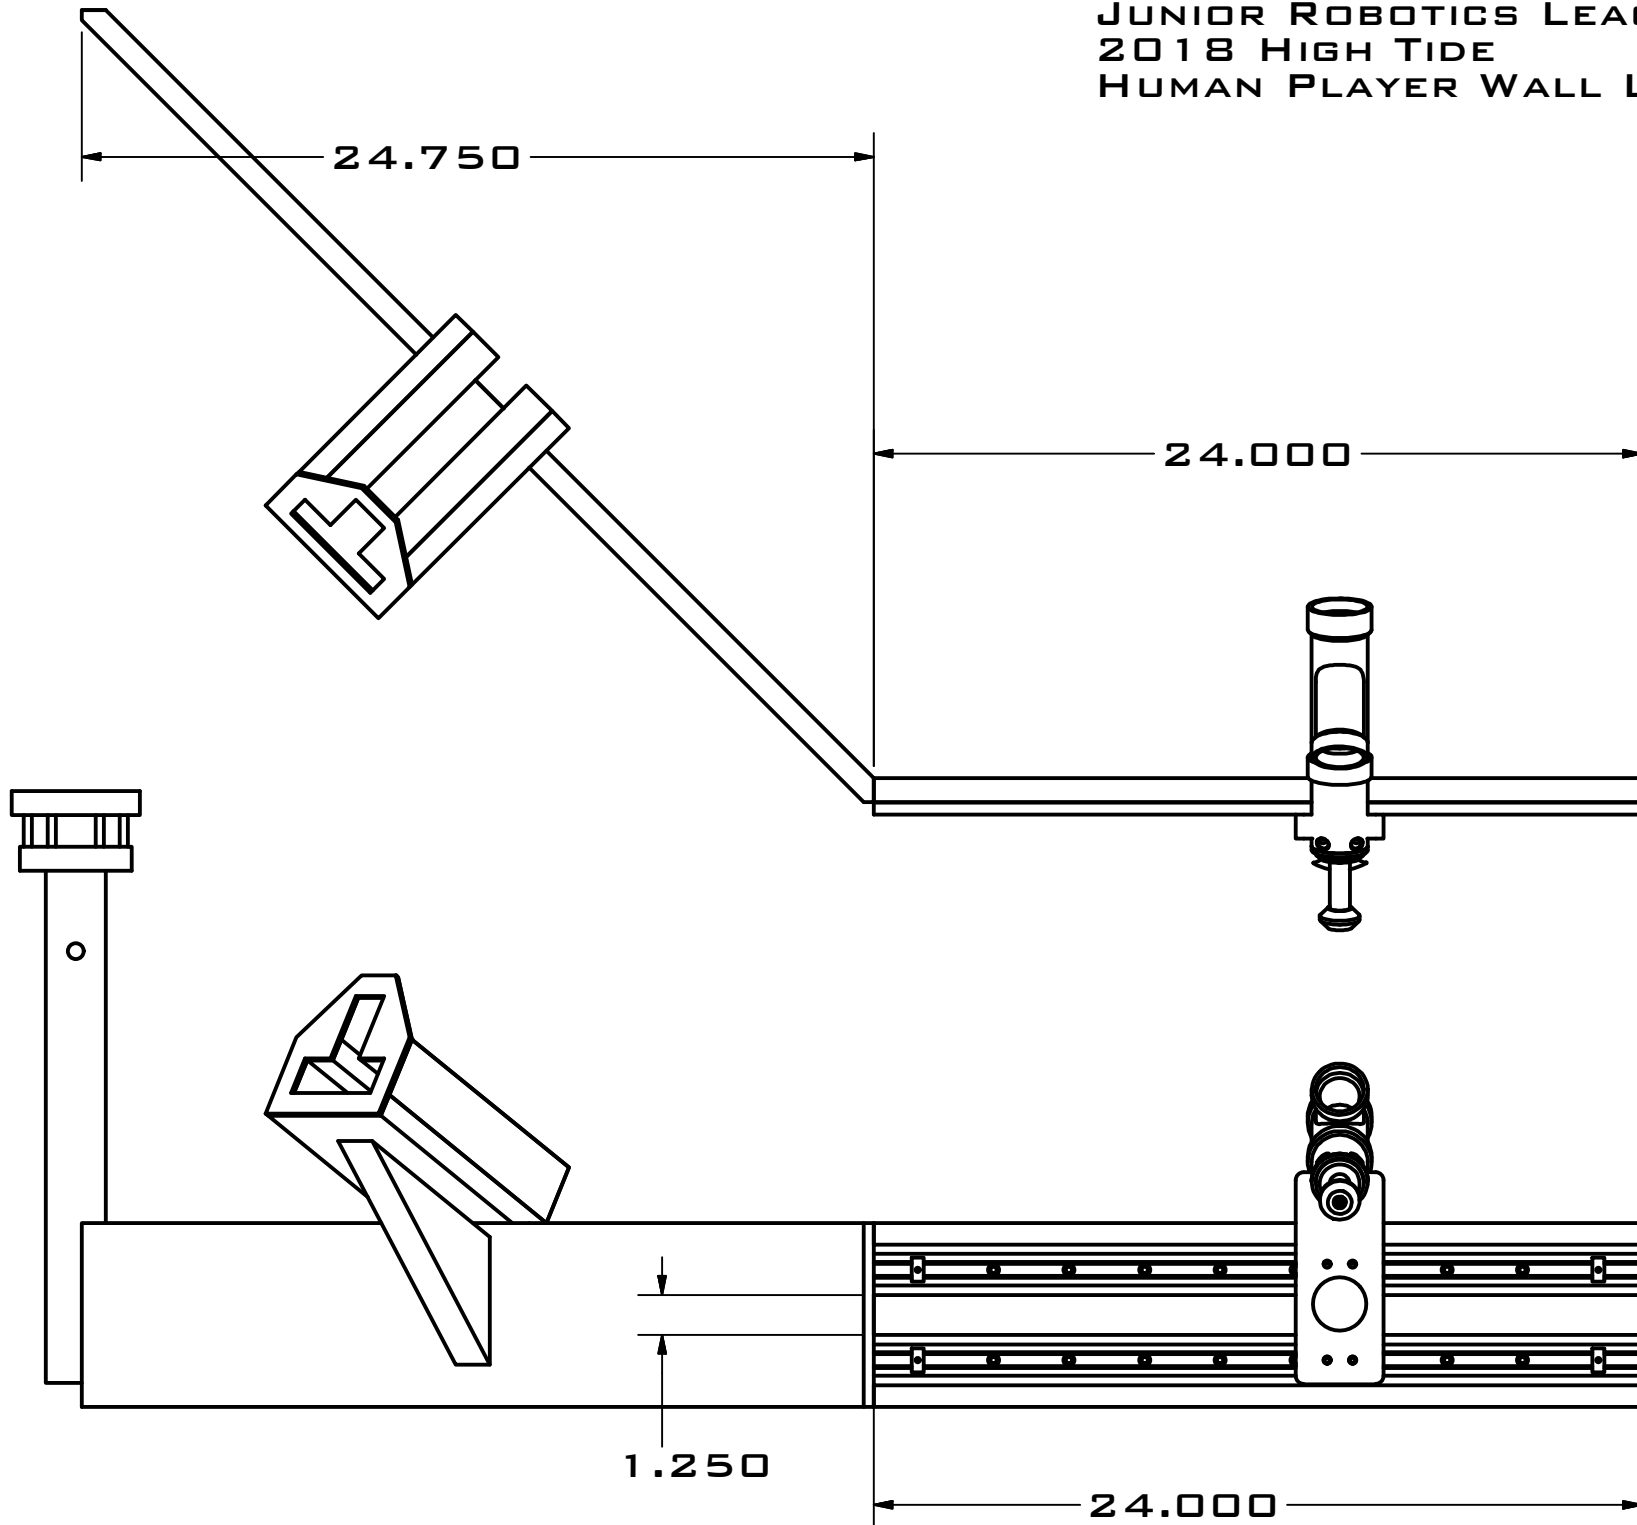

JUNIOR ROBOTICS LEAGUE  
2018 HIGH TIDE  
FIELD LAYOUT

JUNIOR ROBOTICS LEAGUE  
2018 HIGH TIDE  
MASTS

JUNIOR ROBOTICS LEAGUE  
 2018 HIGH TIDE  
 TREASURE CHEST AND ISLANDS

PLEASE NOTE:

CHESTS WILL BE  
 CENTERED ON THE  
 SEMICIRCLE OF  
 THE ISLAND

THERE IS A 2"  
 BORDER OF PAINT  
 AROUND THE ISLAND  
 TO DENOTE  
 PROTECTED SCORING  
 ZONES

JUNIOR ROBOTICS LEAGUE  
2018 HIGH TIDE  
SCUTTLE

JUNIOR ROBOTICS LEAGUE  
2018 HIGH TIDE  
HUMAN PLAYER WALL LAYOUT