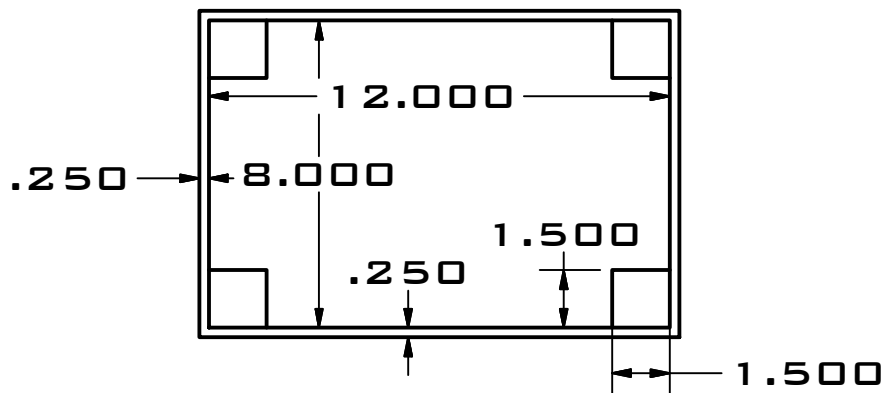

THERE IS A 2"  
 BORDER OF PAINT  
 AROUND THE ISLAND  
 TO DENOTE  
 PROTECTED SCORING  
 ZONES

JUNIOR ROBOTICS LEAGUE  
2018 HIGH TIDE  
SCUTTLE

JUNIOR ROBOTICS LEAGUE  
2018 HIGH TIDE  
HUMAN PLAYER WALL LAYOUT