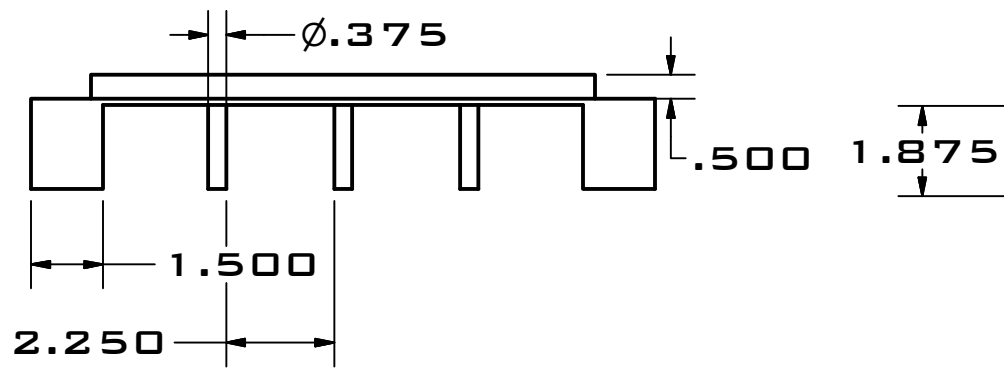

THERE IS A 2"  
 BORDER OF PAINT  
 AROUND THE ISLAND  
 TO DENOTE  
 PROTECTED SCORING  
 ZONES

JUNIOR ROBOTICS LEAGUE  
2018 HIGH TIDE  
SCUTTLE

JUNIOR ROBOTICS LEAGUE  
2018 HIGH TIDE  
HUMAN PLAYER WALL LAYOUT