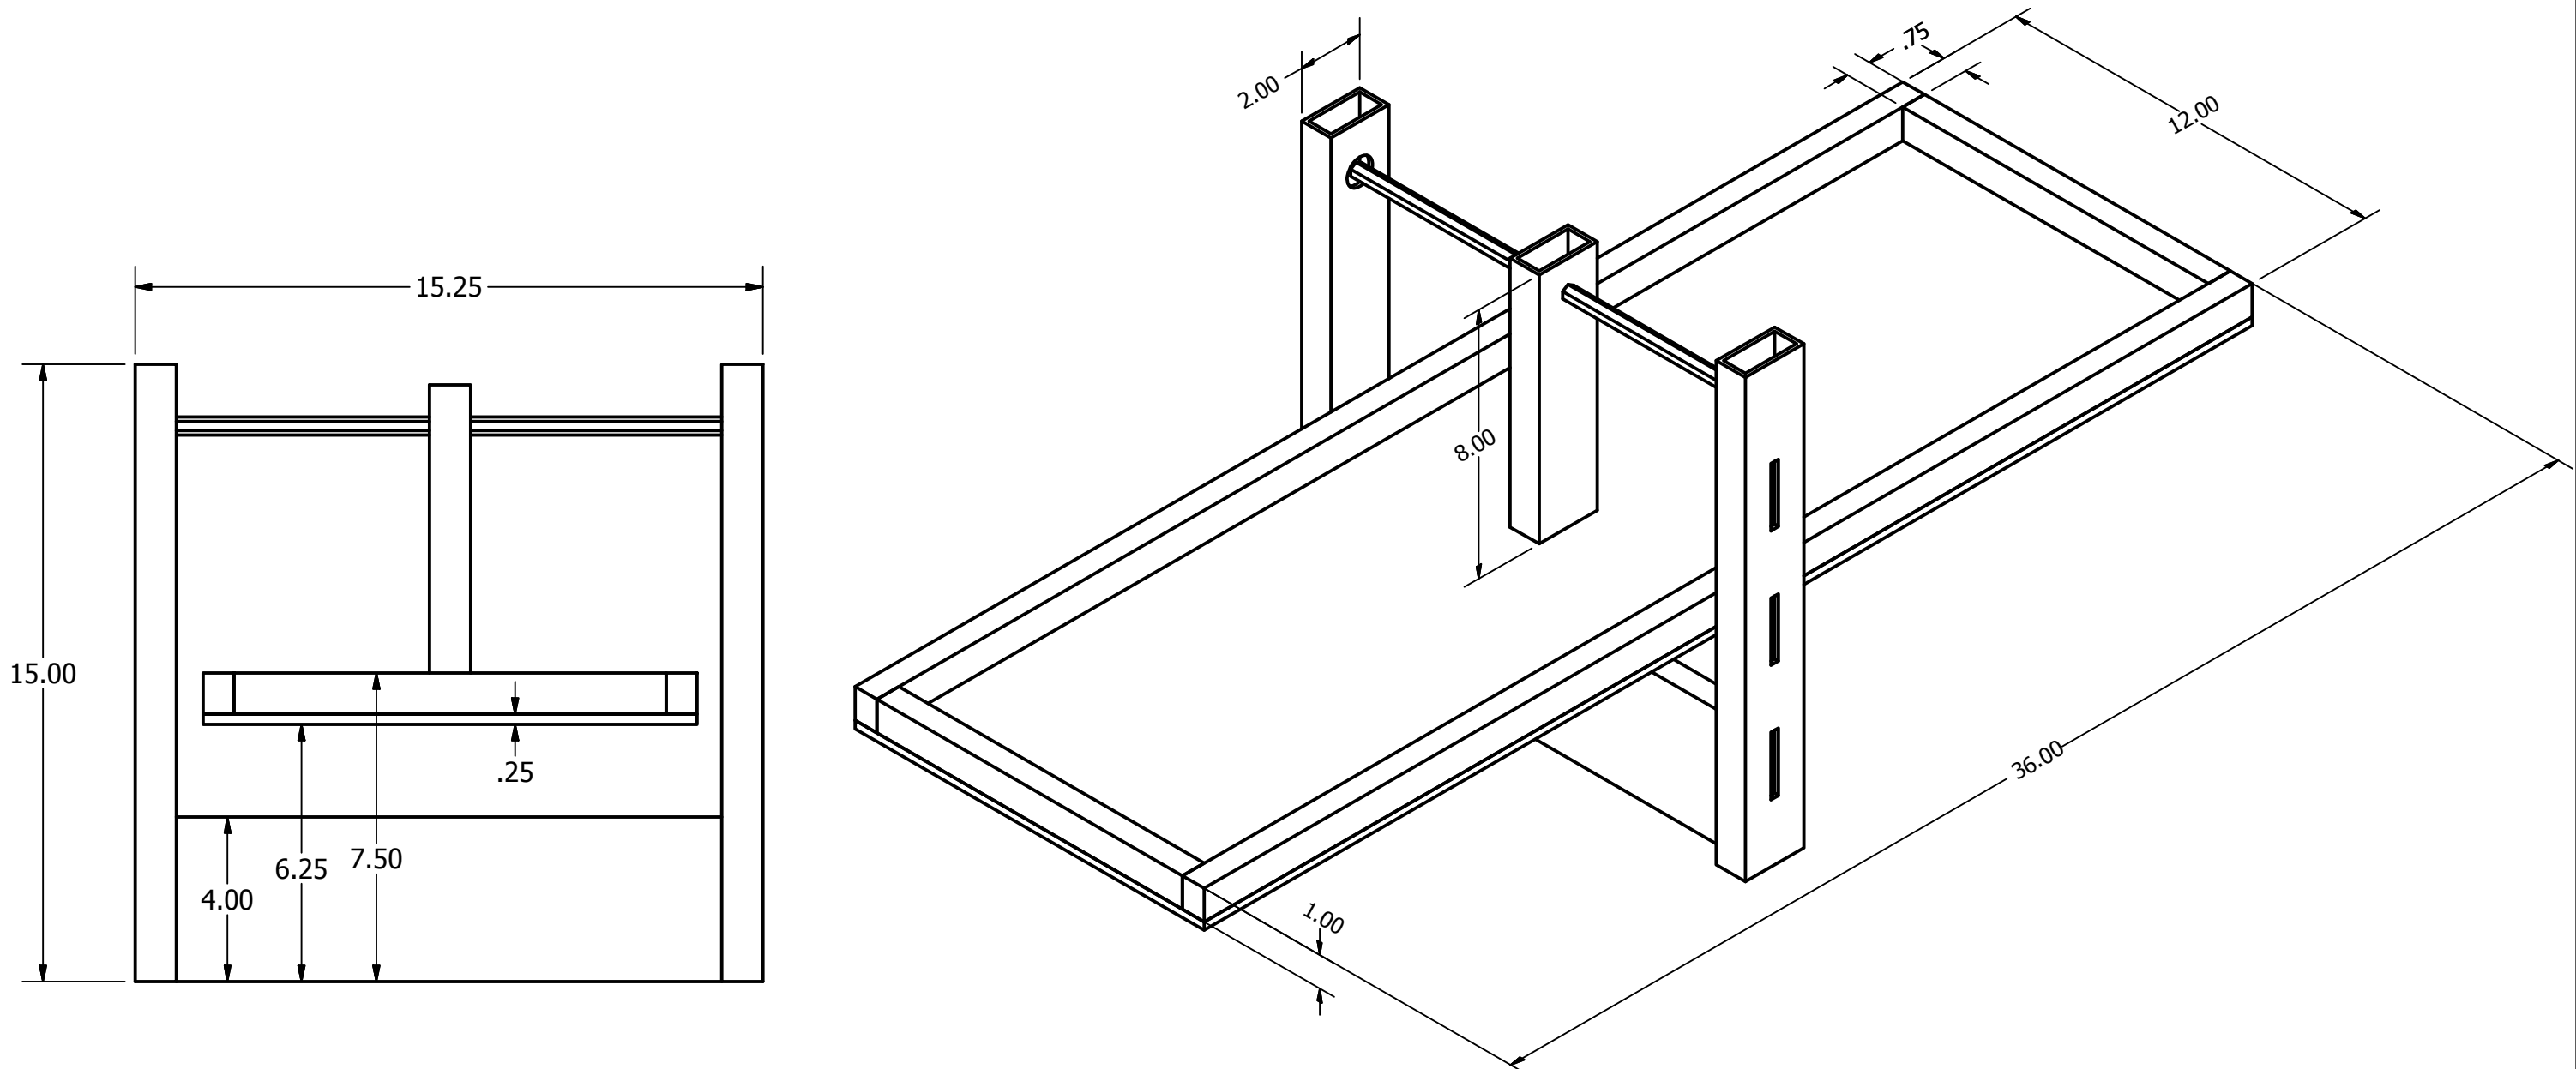

Alliance Scales

Coopertition Scale

Chutes and Water Wheels

Note: From the floor to the bottom point of the chute is equal to 13.75.

The Cliff