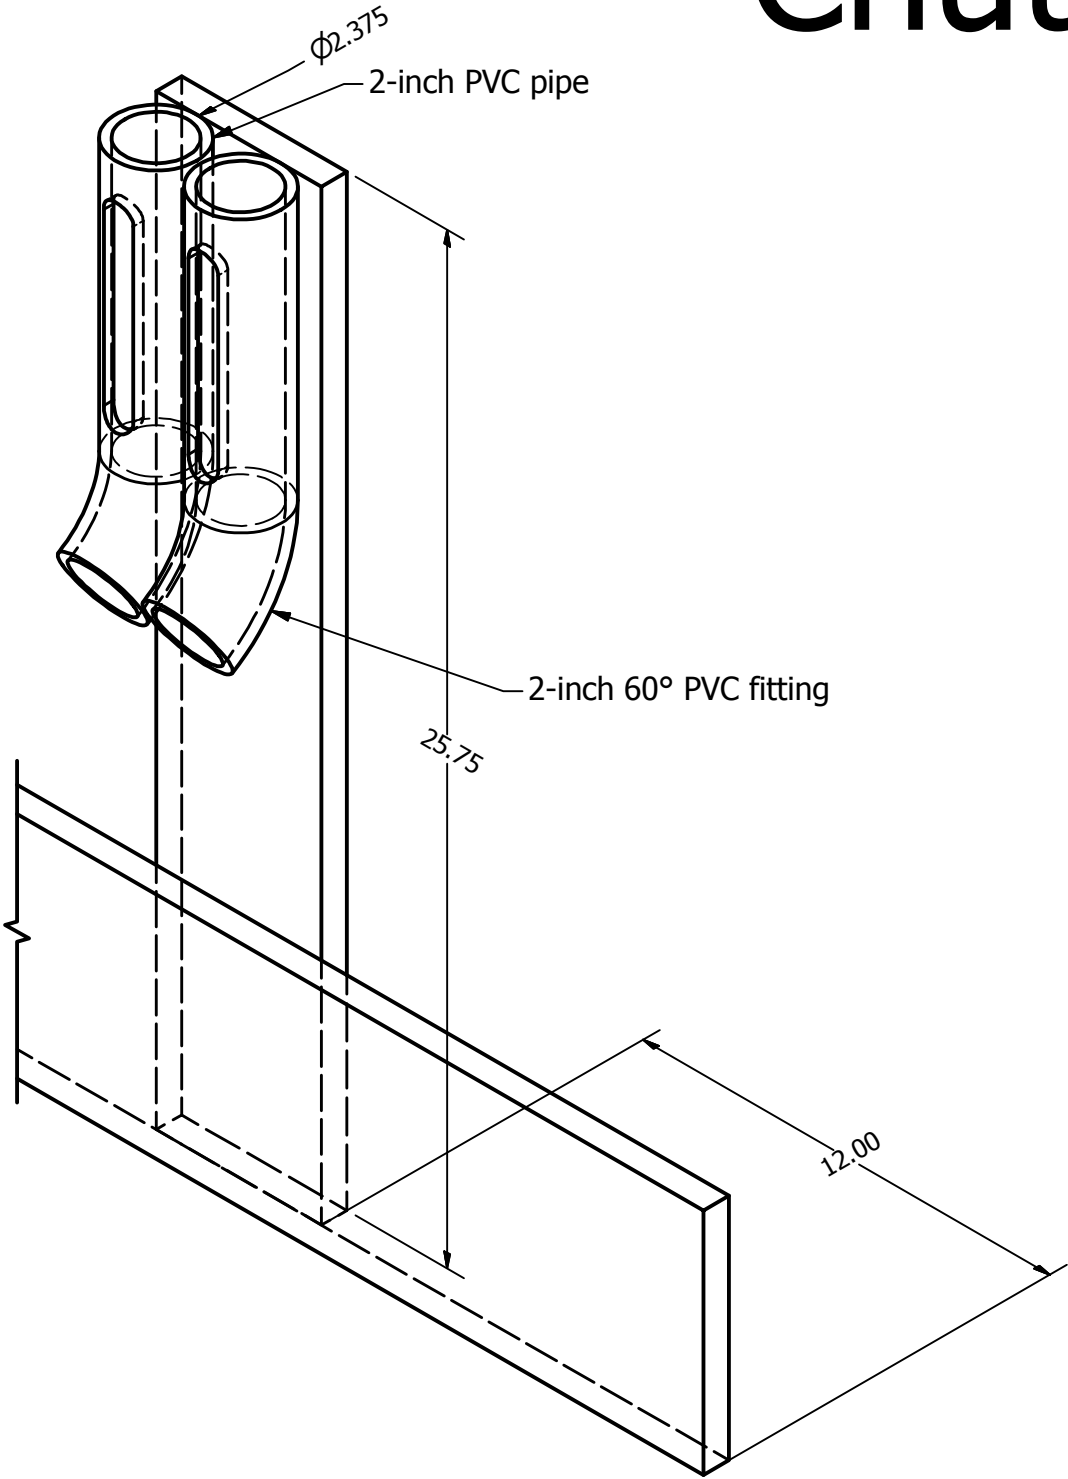

Alliance Scales

Coopertition Scale

Chutes and Water Wheels

Note: From the floor to the bottom point of the chute is equal to 13.75.

The Cliff