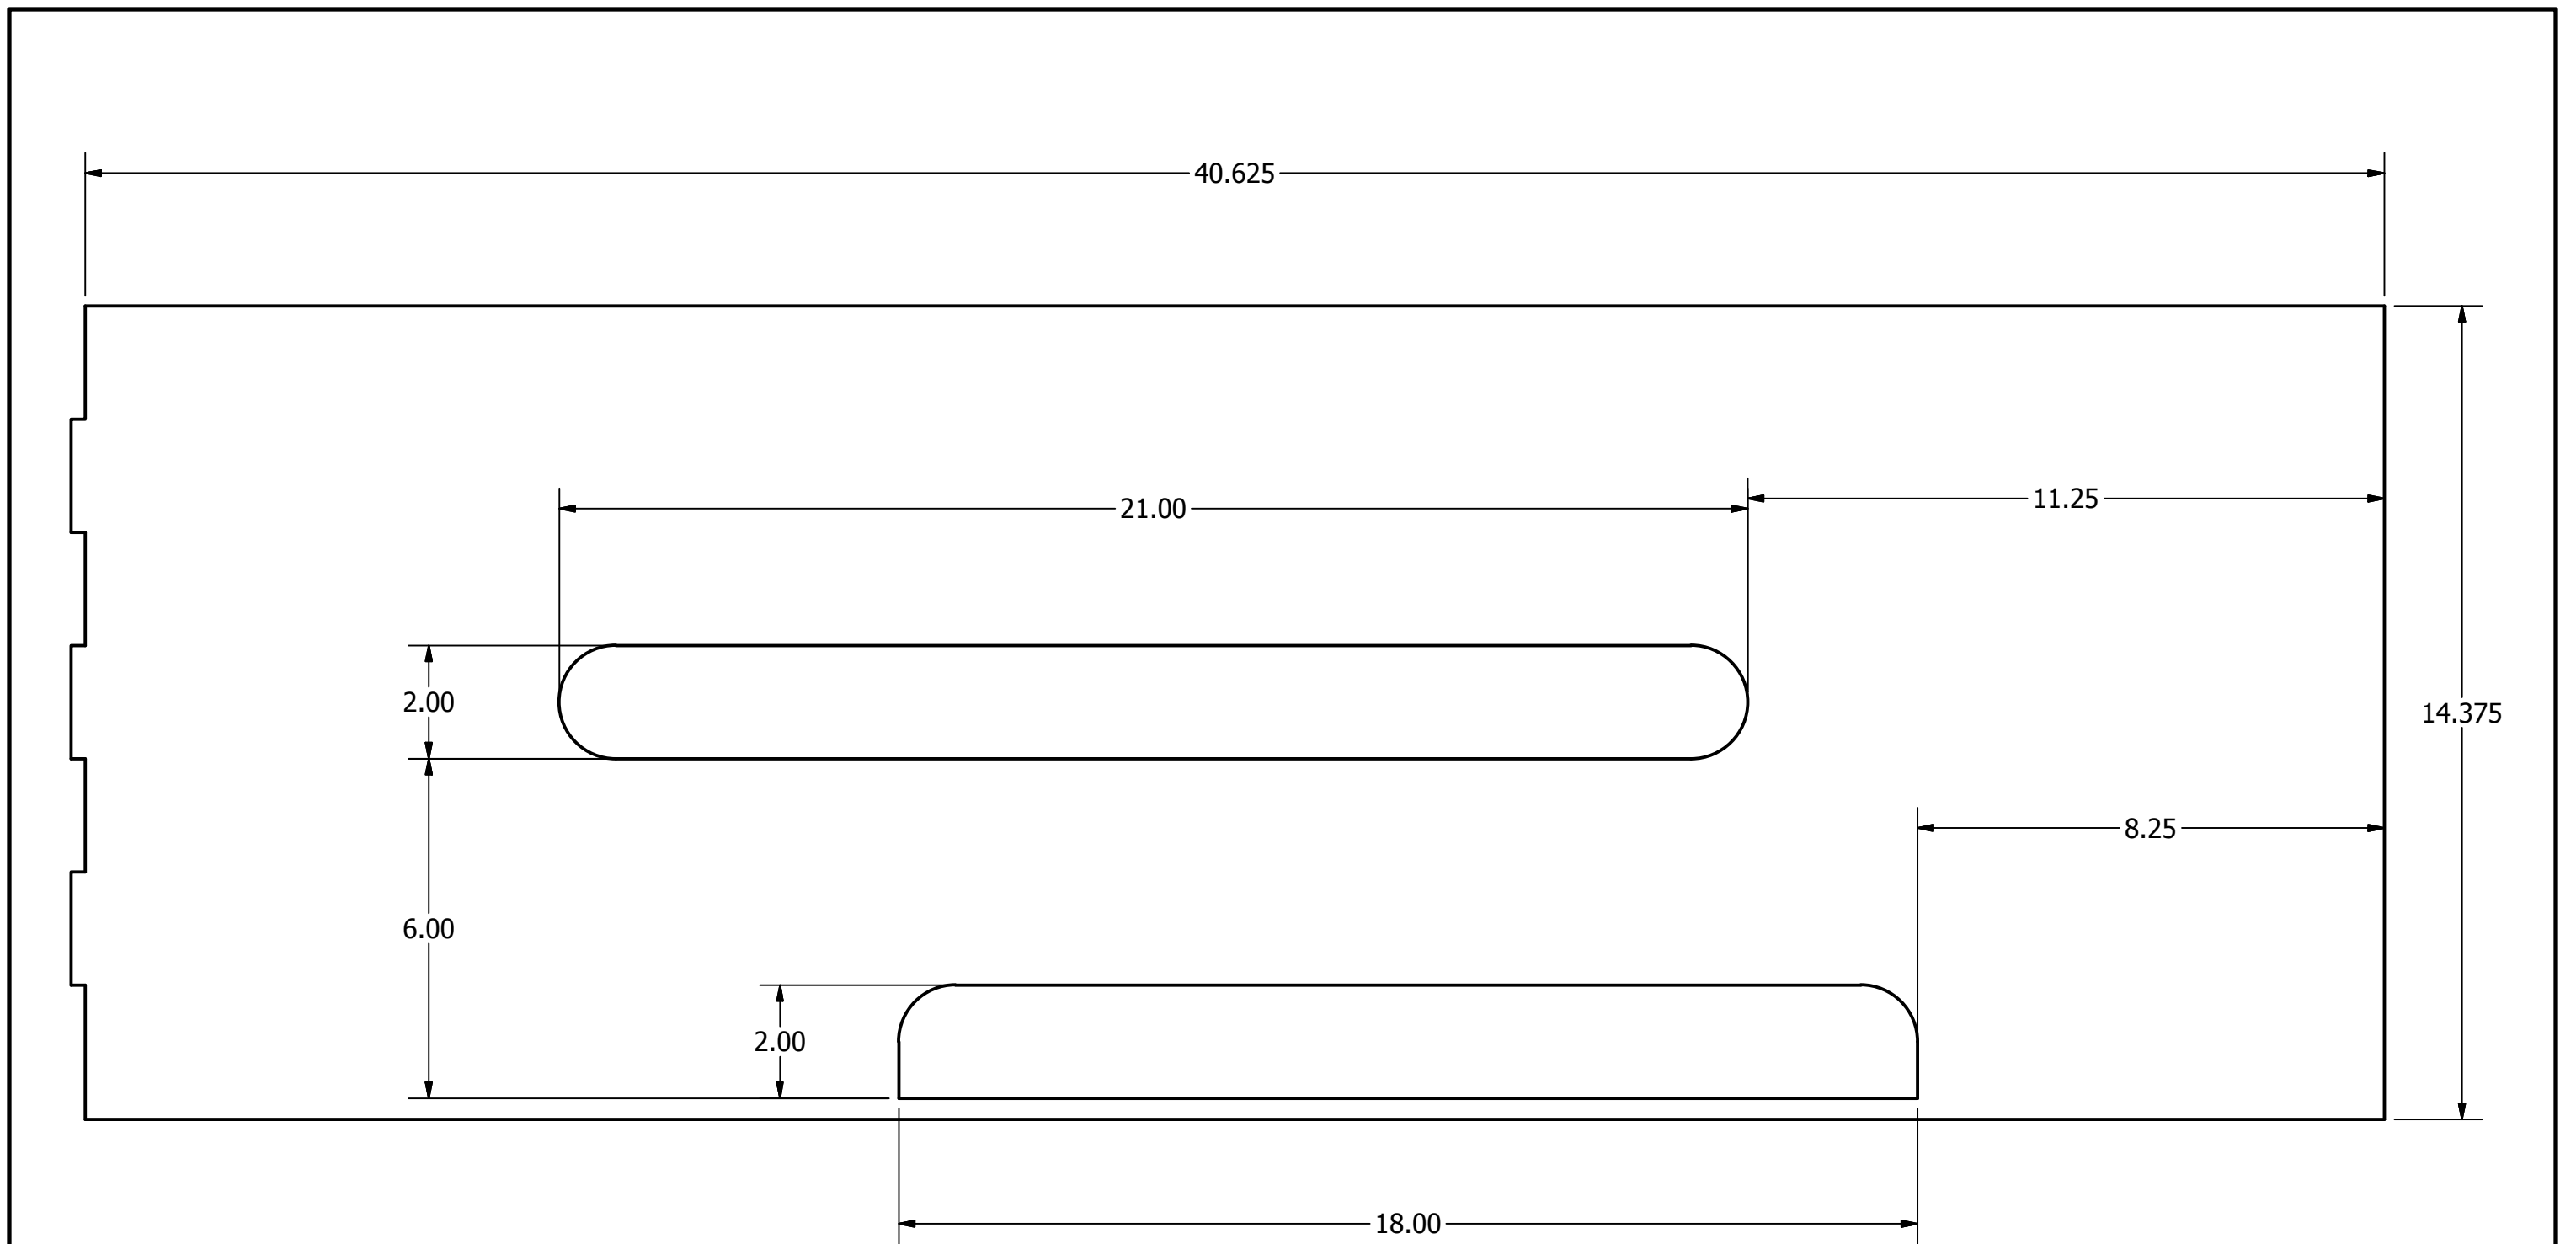

Alliance Scales

Coopertition Scale

Chutes and Water Wheels

Note: From the floor to the bottom point of the chute is equal to 13.75.

The Cliff