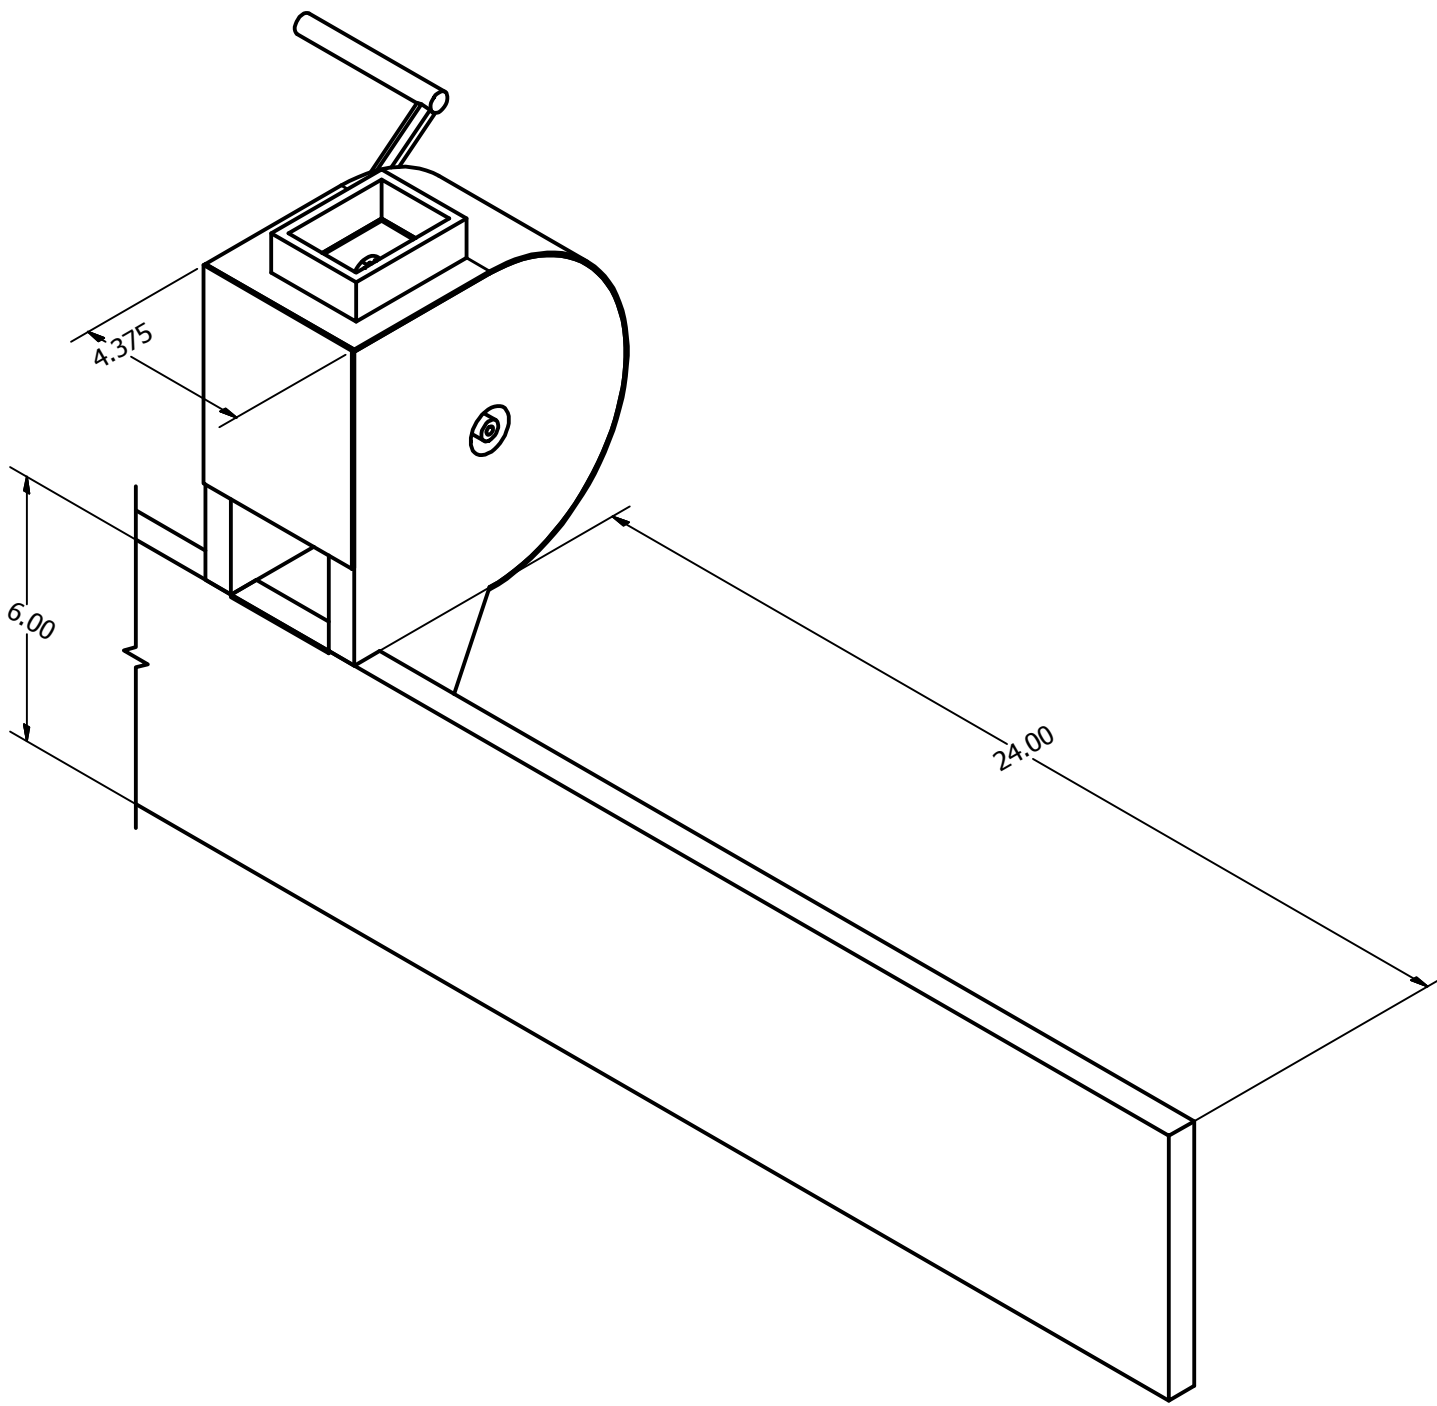

Alliance Scales

Coopertition Scale

Chutes and Water Wheels

Note: From the floor to the bottom point of the chute is equal to 13.75.

The Cliff